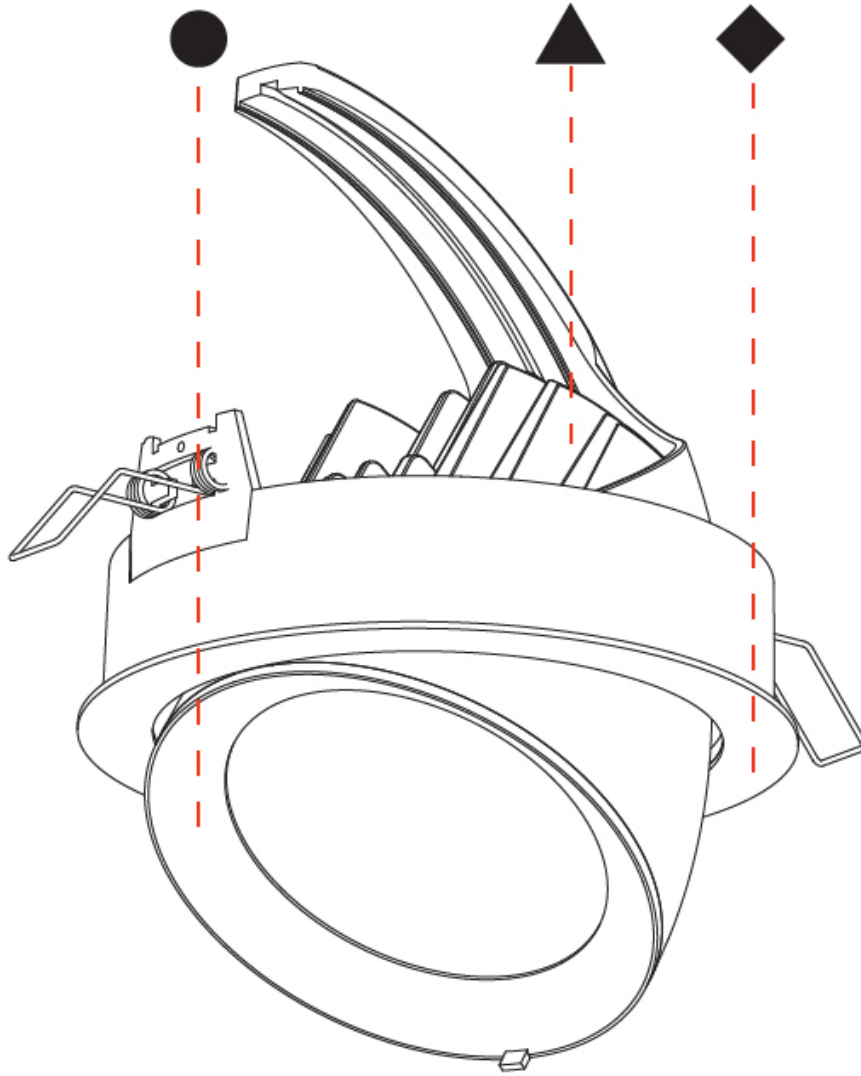

MECHANIQ ROUND EFFICIENCY RECESSED

A35073-

PROJECT _____

TYPE _____

SPECIFIER _____

QUANTITY _____

DATE _____

A