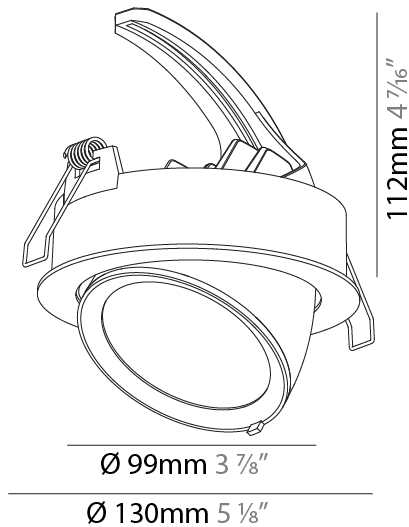

GENERAL

Series: Mechaniq Round Efficiency
Brand: Prolicht
Division: Architectural
Mounting Type: Recessed
Mounting Location: Ceiling
Subcategory: Downlight

PHYSICAL

Shape: Round
Diameter (mm): 130
Diameter (in): 5 1/8
Height (mm): 112
Height (in): 4 7/16
Min. Recessing Depth (mm): 130
Min. Recessing Depth (in): 5 1/8
Weight (kg): .743
Weight (lbs): 1.56
Fixture Finish: SSR / BKV / CWI / CRY / HAB / UFT / ITA / RUA / FTG / MYG / LOD / PUS / FRO / FUP / KIA / POP / BLS / SPG / MEY / GOH / GUM / CHC / COM / ABZ / JAG / OBR / MOS / ROR
Fixture Material: Aluminum Die Cast
Cut-out Measurements: 120mm / 4 3/4"

ELECTRICAL

Lamp Type: LED (Zhaga Standard)
Input Wattage (W): 18.7
Dimming: Tri-Mode (Non-Dimming and Phase Dimming (120Vac only) and 0-10V Dimming)
Driver Included: No
Driver Location: Recessed Housing
Driver Type: Constant Current - Universal
Housing: See components
Input Voltage (V): 120 - 277
Constant Current (MA): 500

LED

Number of LEDs: 1
Color Temperature (°K): 2700 / 3000 / 3500 / 4000
Max. Delivered Lumen (lm): 2180 / 2230 / 2352 / 2400
CRI: >90 CRI
Lamp Life (hrs): 50000

OPTICAL

Reflector: 18 / 26 / 40
Adjustability: Rotational 355°; Tilt 45°

RATINGS AND CERTIFICATIONS

Certified By: Certified for North American Standards
IP rating: IP20

	120mm 4 3/4"	130mm 5 1/8"	10 | 15mm 3/8" | 9/16"	45°	355°	
A