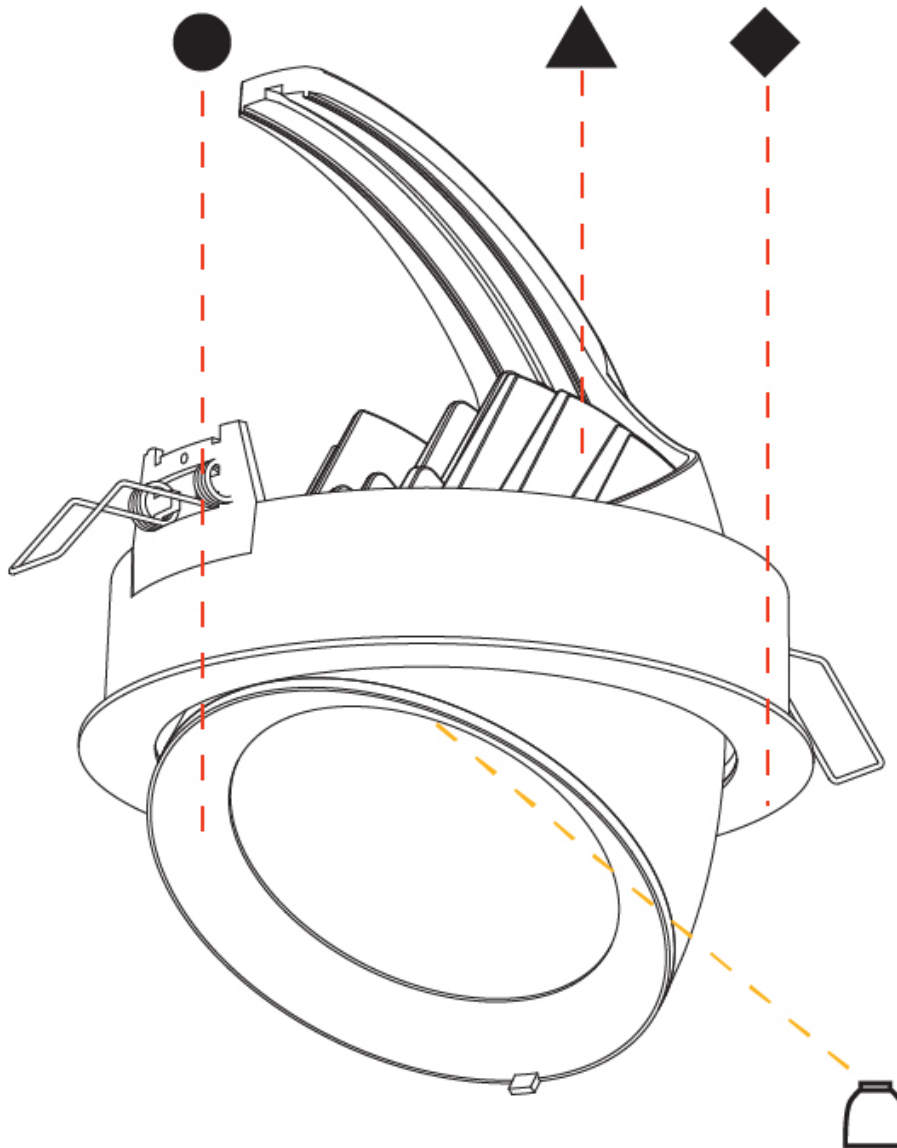

MECHANIQ ROUND EFFICIENCY RECESSED

A35076-

PROJECT	_____
TYPE	_____
SPECIFIER	_____
QUANTITY	_____
DATE	_____

A