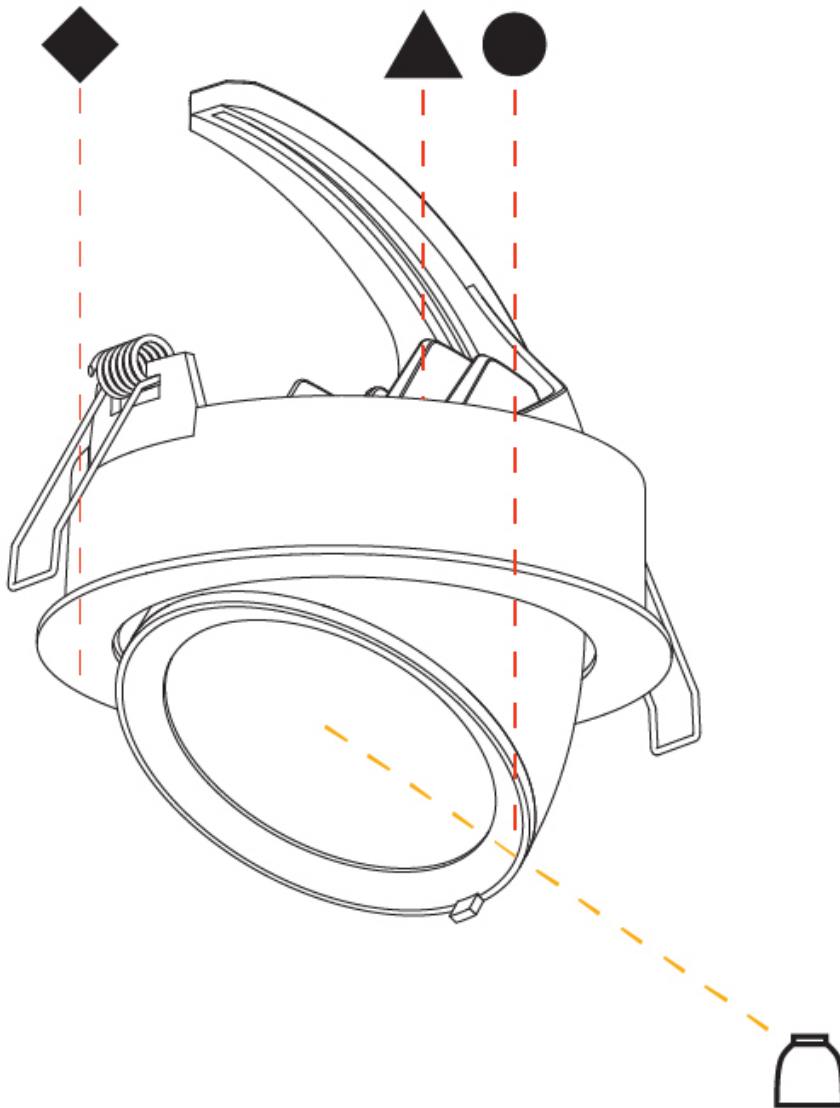

MECHANIQ ROUND EFFICIENCY RECESSED

A35070-

PROJECT

TYPE

SPECIFIER

QUANTITY

DATE

A