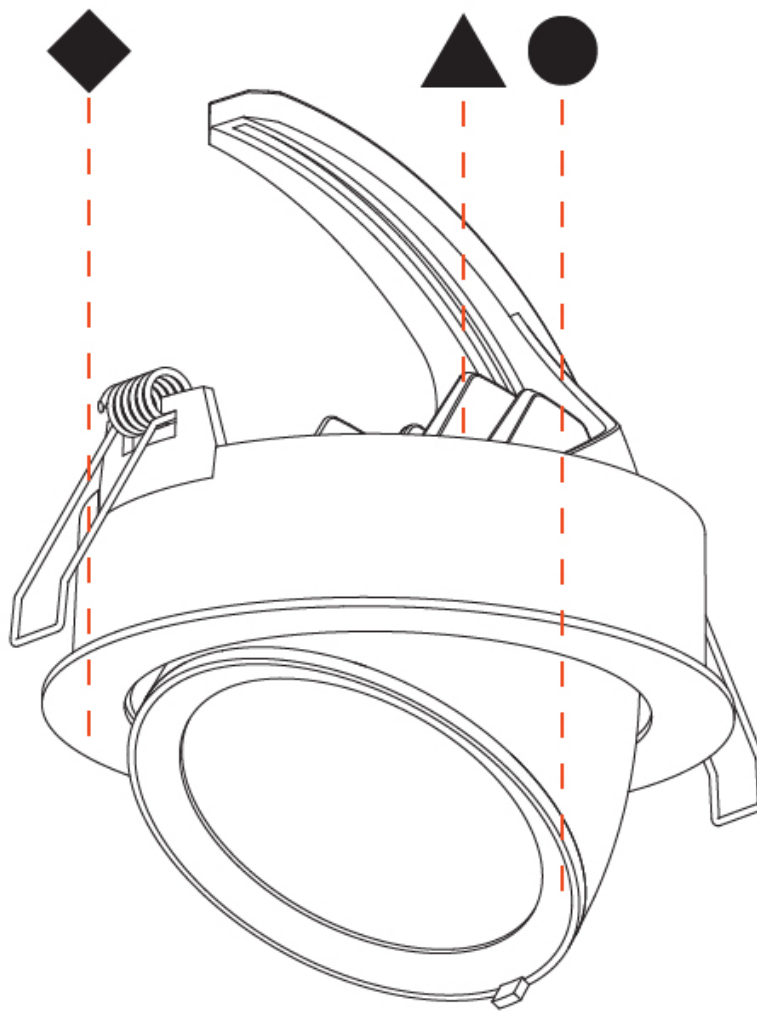

MECHANIQ ROUND EFFICIENCY RECESSED

A35067-

PROJECT _____

TYPE _____

SPECIFIER _____

QUANTITY _____

DATE _____

A